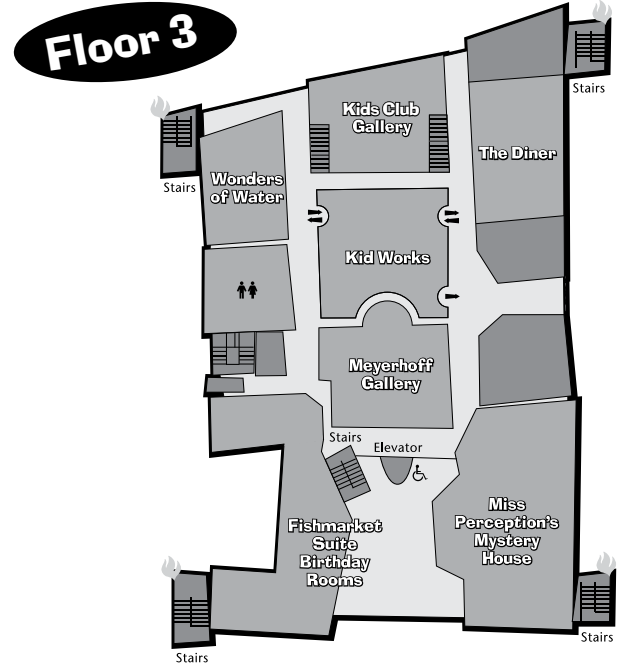

KidWorks (floors 1-3) Ages 4+
KidWorks is a 3.5 story, "up-only" climbing experience with entrances and exits on all 3 levels. Museum associates with radios are stationed within KidWorks. Chaperones are strongly encouraged to climb. **If not climbing, place a chaperone at each of the 2nd & 3rd floor exits. Use the map to plan a meeting time and place.**

The Farm
Harvest vegetables, operate a silo, play chicken twister, groom a horse's tail and even milk a cow.

Show' Em a Poem
Create your own poem using words on our poem wall. Sort words by color or choose a word that begins with the first letter in your name!

Soccer Field
Roll or kick the ball into the goal. Race, jump, or hop. Bounce, roll, or throw the ball in a circle. Even try a crab walk while you're here!

Studio Workshop Ages 4 and up
Programs change every four months with activities appropriate for younger children. Sign-up is usually required for Studio Workshop.

R&D DreamLab Ages 6 and up
As part of the **Joshua's Journey** experience, discover the relationship between cowboys and the pioneers and build homesteads of your own using Mega Logs™ (**Joshua's Journey** opens January 17).

MPT Studio
Check "Cool Things to Do" to see a schedule of the day's programs, including Shadow Charades, Scrape, Rattle & Drum and Karaoke. Activities may require sign-up.

The Pier
Need a place to eat your snacks? We have tables available on a first come, first serve basis. Vending machines available.

Royal Farms Convenience Store and Fill'er Up Station
Come explore our newest, fun-filled exhibit where children can learn how to make healthy choices in a convenient world in an interactive replica of a Royal Farms store and gas station!

Train Station
Find the car with the train whistle, take a ride, and sell tickets at the ticket booth. All aboard!

The Terraces
Load and unload crates to and from the marketplace and train. Just "up the road," shop for farm-fresh fruits and veggies at the Roadside Market.

Wonder Widgets
Become a worker on an assembly line and fill in the shapes on the moving conveyor belt. Compete one-on-one or in teams to see who can earn the most points.

Dress, Drum, & Jam
Play with rhythms and dress-up in costumes.

Follow the Colors
Travel with the moving lights as they twirl across the floor and up the wall.

Adventure Expeditions Ages 7+
Travel back in time and embark on an interactive exploration of 1920's Egypt! Be sure to pick up a map by the door before you enter.

The Oasis
A creative space and quiet zone for young children featuring toys, games and books. Circle Times are held Tuesday-Friday at 11:30 am, Saturday 11 am, 12 am, and 1 pm, and Sundays at 3:30 pm. Times may vary.

Sensation Station Ages Birth - 4
Build a castle, discover textures, read a story, and more in this exhibit created for our youngest guests. There's even a mini KidWorks!