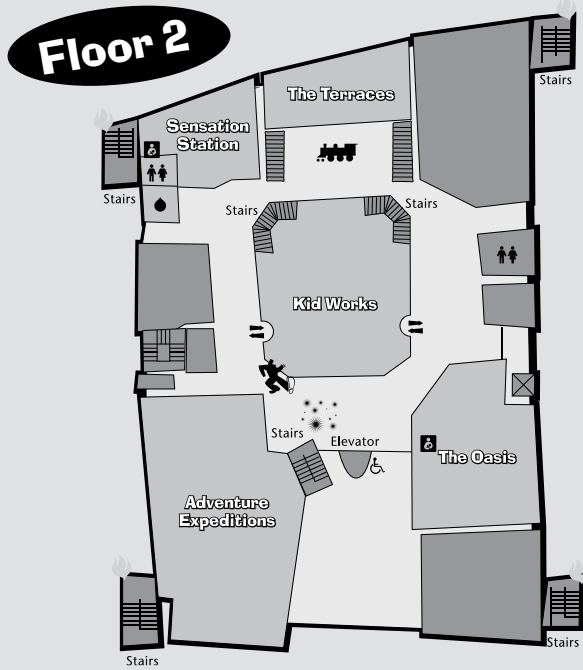

KidWorks (floors 1-3) Ages 4+
KidWorks is a 3.5 story, "up-only" climbing experience with entrances and exits on all 3 levels. Museum associates with radios are stationed within KidWorks. Chaperones are strongly encouraged to climb. **If not climbing, place a chaperone at each of the 2nd & 3rd floor exits. Use the map to plan a meeting time and place.**

The Farm
Harvest vegetables, operate a silo, play chicken twister, groom a horse's tail and even milk a cow.

Show' Em a Poem
Create your own poem using words on our poem wall. Sort words by color or choose a word that begins with the first letter in your name!

Soccer Field
Roll or kick the ball into the goal. Race, jump, or hop. Bounce, roll, or throw the ball in a circle. Even try a crab walk while you're here!

Studio Workshop Ages 4 and up
Programs change every four months with activities appropriate for younger children. Sign-up is usually required for Studio Workshop.

R&D DreamLab Ages 6 and up
As part of the **Joshua's Journey** experience, discover the relationship between cowboys and the pioneers and build homesteads of your own using Mega Logs™ (**Joshua's Journey** opens January 17).

MPT Studio
Check "Cool Things to Do" to see a schedule of the day's programs, including Shadow Charades, Scrape, Rattle & Drum and Karaoke. Activities may require sign-up.

The Pier
Need a place to eat your snacks? We have tables available on a first come, first serve basis. Vending machines available.

Royal Farms Convenience Store and Fill'er Up Station
Come explore our newest, fun-filled exhibit where children can learn how to make healthy choices in a convenient world in an interactive replica of a Royal Farms store and gas station!

Train Station
Find the car with the train whistle, take a ride, and sell tickets at the ticket booth. All aboard!

The Terraces
Load and unload crates to and from the marketplace and train. Just "up the road," shop for farm-fresh fruits and veggies at the Roadside Market.

Wonder Widgets
Become a worker on an assembly line and fill in the shapes on the moving conveyor belt. Compete one-on-one or in teams to see who can earn the most points.

Dress, Drum, & Jam
Play with rhythms and dress-up in costumes.

Follow the Colors
Travel with the moving lights as they twirl across the floor and up the wall.

Adventure Expeditions Ages 7+
Travel back in time and embark on an interactive exploration of 1920's Egypt! Be sure to pick up a map by the door before you enter.

The Oasis
A creative space and quiet zone for young children featuring toys, games and books. Circle Times are held Tuesday-Friday at 11:30 am, Saturday 11 am, 12 am, and 1 pm, and Sundays at 3:30 pm. Times may vary.

Sensation Station Ages Birth - 4
Build a castle, discover textures, read a story, and more in this exhibit created for our youngest guests. There's even a mini KidWorks!